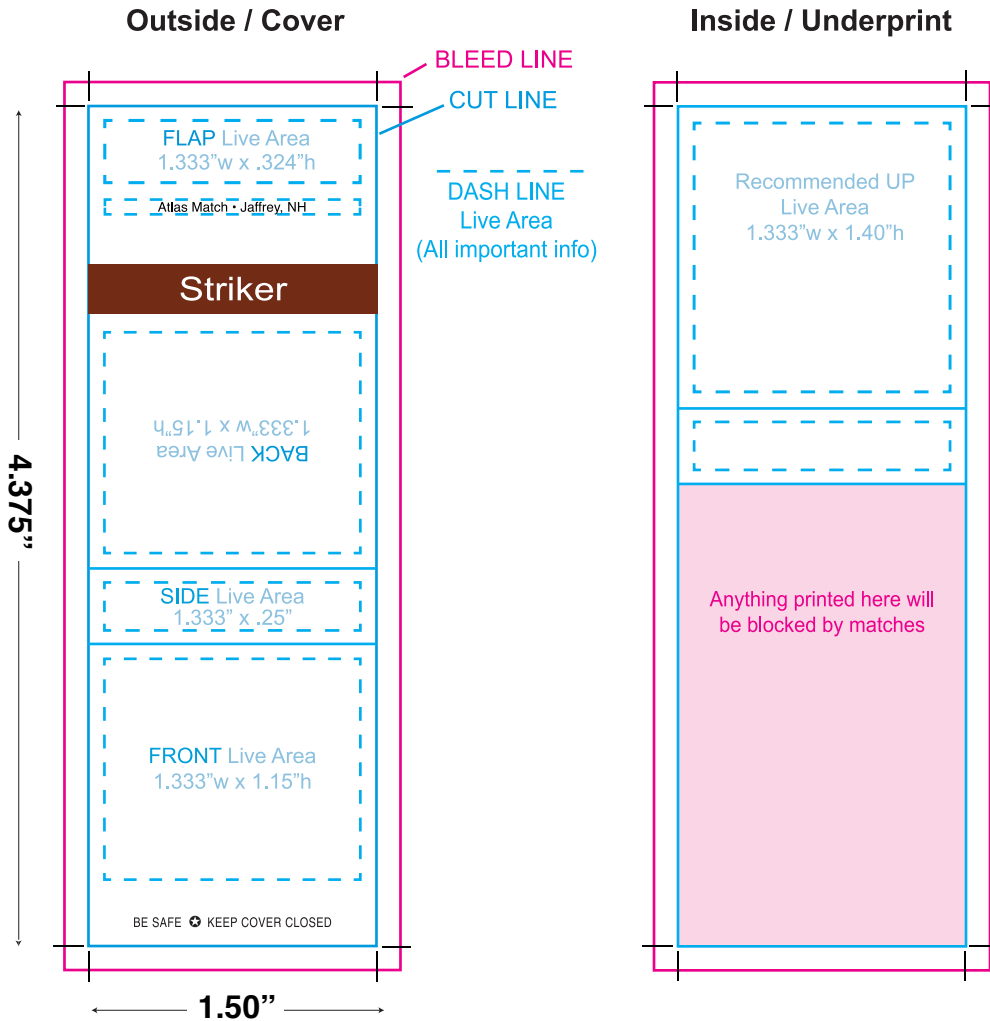

20L Book Match

Helpful Hints

- Please build design on top of template.
- Template must be locked and in separate layer than artwork.
- Any design with a colored background other than plain white must measure to pink "bleed line" established in template
- All Important info (Logo or Text) must be within dashed line areas (Live Area)